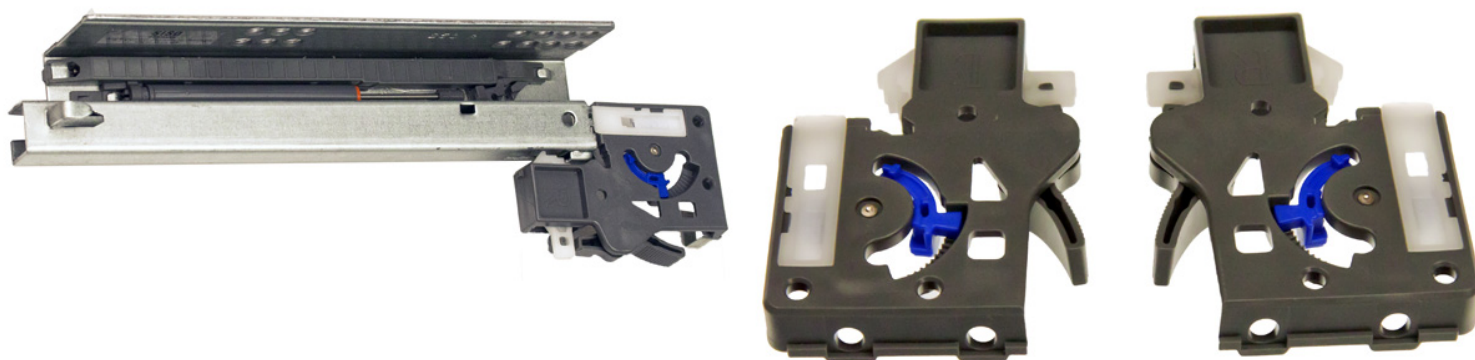

PRODUCT SHEET

Description:

Invis. Semi Ext. Slide, Self closing, Pre-Zinc, 450mm, W/Quick Release & Inner Dampers

Item number:

16.13.534-0

Units	Box	Carton	HS Code	Barcode
Pair	1	10	8302420090	 5704866001090