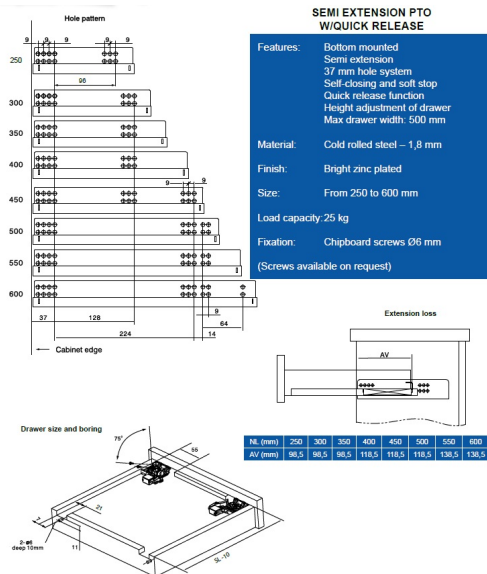

PRODUCT SHEET

Description:

Invis. Semi Ext. Slide, Self closing, Pre-Zinc, 450mm, W/Quick Release & Inner Dampers

Item number:

16.13.534-0

Units	Box	Carton	HS Code	Barcode
Pair	1	10	8302420090	 5704866001090