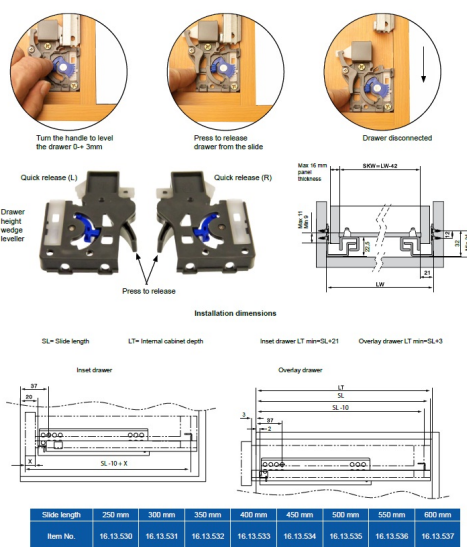

PRODUCT SHEET

Description:

Invis. Semi Ext. Slide, Self closing, Pre-Zinc, 450mm, W/Quick Release & Inner Dampers

Item number:

16.13.534-0

Units	Box	Carton	HS Code	Barcode
Pair	1	10	8302420090	 5704866001090